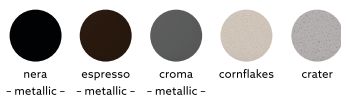

MRP. : Granite : 13,100/-
Granite Metallic : 15,100/-

:COLORS

Granite Metallic

- metallic - - metallic - - metallic -

Granite Standard

snova champagne concrete yellow red

*Note : All color are not available in all model